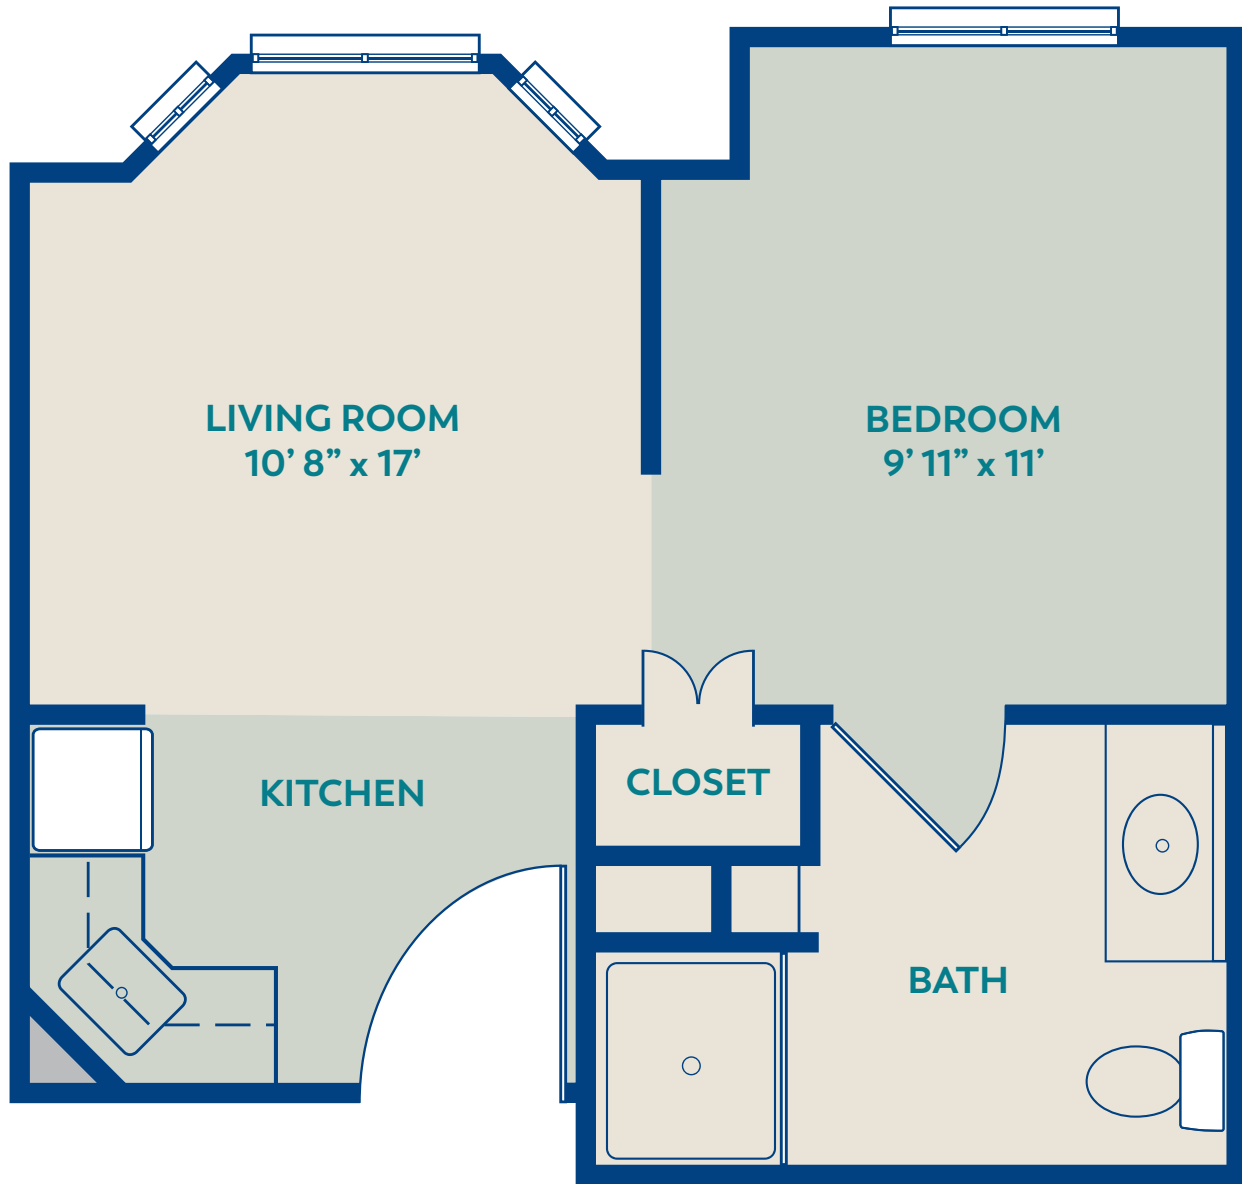

THE COTTAGE

Assisted Living Floor Plan

367 SQUARE FEET

PARKWAY PLACESM

Inspiring happiness.®

Serving
All Faiths

AL LICENSE #44655